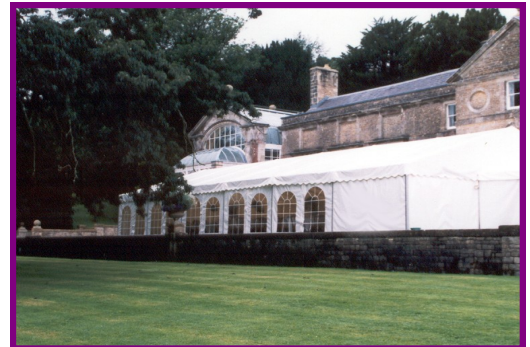

### PRICE LIST FOR FRAME MARQUEES

The seating/standing figures given are a guide only. When ordering, individual tastes, table sizes, layout and weather conditions must be taken into consideration.

Size Metre approx (ft)	Seats (no dance floor)	Stands	Price of marquee	Carpet	Lighting Chandeliers or Lanterns	Lining
3m x 3m (10'x10')	10	12	£100	£12	£20	£40
6m x 3m (20'x10')	20	24	£170	£24	£20	£70
9m x 3m (30'x10')	30	36	£240	£36	£20	£80
4.5m x 4.5m (15'x15')	12	27	£180	£27	£20	£80
4.5m x 9m (15'x30')	30	54	£260	£53	£30	£100
6m x 6m (20'x20')	40	48	£200	£47	£20	£100
6m x 9m (20'x30')	50	72	£260	£71	£30	£130
6m x 12m 20'x40'	60	96	£320	£94	£40	£160
9mx9m (30'x30')	70	108	£320	£106	£60	£160
9m x 12m (30'x40')	90	144	£420	£141	£60	£215
9m x 15m (30'x50')	120	180	£520	£176	£90	£270
9m x 18m (30'x60')	140	216	£620	£211	£100	£325
9m x 21m (30' x 70')	160	252	£720	£246	£120	£380
9m x 24m (30' x 80')	180	288	£820	£281	£120	£435
12mx12m (40'x40')	130	192	£650	£188	£60	£280
12mx15m (40'x50')	150	240	£830	£234	£100	£355
12mx18m (40'x60')	180	290	£1010	£281	£120	£430
12mx21m (40'x70')	200	338	£1190	£328	£120	£505
12mx24m (40'x80')	240	386	£1370	£375	£120	£580